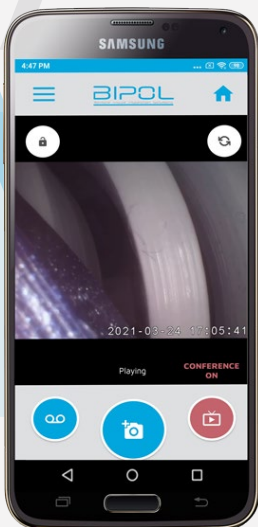

## Bipol Wifi application

The **PRO C HD** has a built-in Wi-Fi module, which allows multi-screen viewing of the image via our **Bipol Camera App**, compatible with any ANDROID tablet or smartphone.

The application was developed to connect the user's device (tablet, smartphone) directly to the videoscope which contains the Wi-Fi module. Then, the connection remains **local, secured**, and is not accessible unless the user has access to the password.

This is especially interesting for inspection areas where the Internet connection is not available.

## Easy to use

**Camera mode** allows you to follow an inspection in progress on a larger screen. This provides working comfort and greater freedom of movement.

+ : Use the videoscope with your phone: take photos, start a video recording or conference mode.