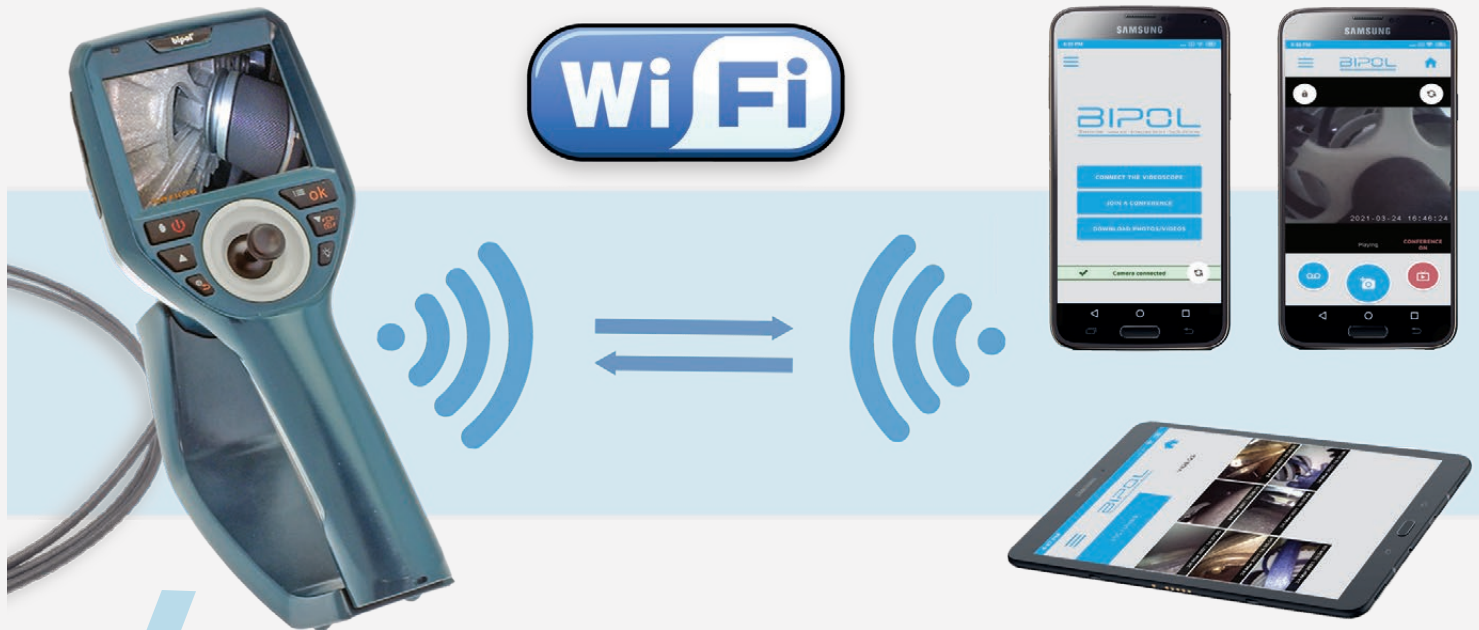

## Bipol Wifi application

The **PRO C HD** has a built-in Wi-Fi module, which allows multi-screen viewing of the image via our **Bipol Camera App**, compatible with any ANDROID tablet or smartphone.

The application was developed to connect the user's device (tablet, smartphone) directly to the videoscope which contains the Wi-Fi module. Then, the connection remains **local, secured**, and is not accessible unless the user has access to the password.

This is especially interesting for inspection areas where the Internet connection is not available.

## Easy to use

**Camera mode** allows you to follow an inspection in progress on a larger screen. This provides working comfort and greater freedom of movement.

+ : Use the videoscope with your phone: take photos, start a video recording or conference mode.

**Conference mode** allows you to share a live inspection with 10 people.

+ : Give your colleagues the opportunity to follow a live inspection.

Accessing the videoscope's **SD card** from your device allows you to view recorded photos and videos.