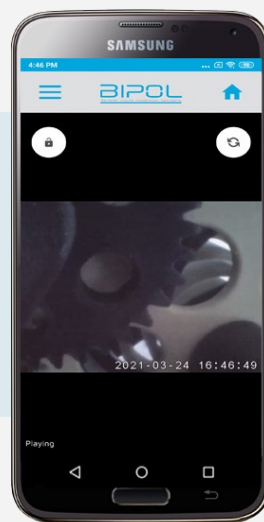

## Bipol Wifi application

The **PRO C HD** has a built-in Wi-Fi module, which allows multi-screen viewing of the image via our **Bipol Camera App**, compatible with any ANDROID tablet or smartphone.

The application was developed to connect the user's device (tablet, smartphone) directly to the videoscope which contains the Wi-Fi module. Then, the connection remains **local, secured**, and is not accessible unless the user has access to the password.

This is especially interesting for inspection areas where the Internet connection is not available.

## Easy to use

**Camera mode** allows you to follow an inspection in progress on a larger screen. This provides working comfort and greater freedom of movement.

+ : Use the videoscope with your phone: take photos, start a video recording or conference mode.