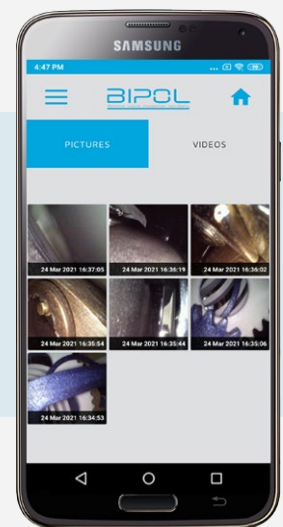

## Bipol Wifi application

The **PRO C HD** has a built-in Wi-Fi module, which allows multi-screen viewing of the image via our **Bipol Camera App**, compatible with any ANDROID tablet or smartphone.

The application was developed to connect the user's device (tablet, smartphone) directly to the videoscope which contains the Wi-Fi module. Then, the connection remains **local, secured**, and is not accessible unless the user has access to the password.

## Easy to use

**Camera mode** allows you to follow an inspection in progress on a larger screen. This provides working comfort and greater freedom of movement.

+ : Use the videoscope with your phone: take photos, start a video recording or conference mode.

**Conference mode** allows you to share a live inspection with 10 people.

+ : Give your colleagues the opportunity to follow a live inspection.

Accessing the videoscope's **SD card** from your device allows you to view recorded photos and videos.