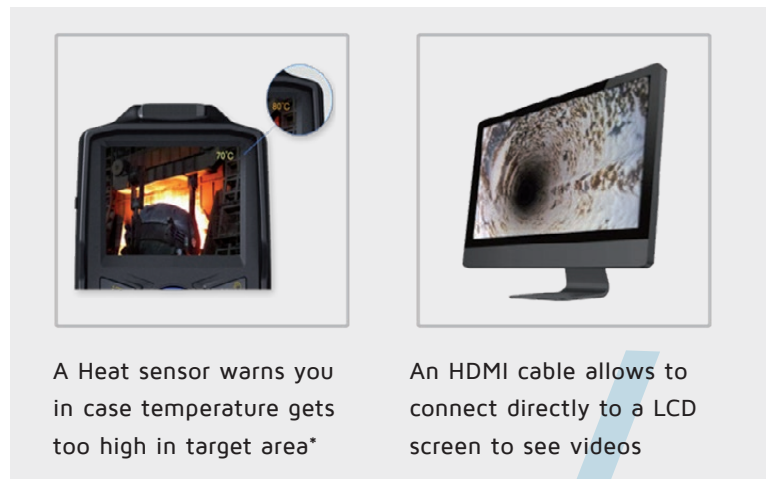

The PRO HD includes the latest technologies such as Heat sensor - HDMI output - Digital Zoom & large 5.7" LCD Screen.

DUAL CAM

The Pro HD offers a dual camera with high resolution of 450.000 pixels that allows forward and side inspection with the same probe.

Technical data	
Probe diameter	6.0 mm
Working length	1.5-2-3--4-5-6-7m
Articulation	4-way 150°
Sheathing	Tungsten braid 5 layers
Tip length	15mm
Sensor	VGA - 450.000 pixels
Direction of vision	0°&90°
Field of view	120°
Focussing range	5-80mm
Screen	5.7"
Data Port	HDMI, Micro USB
Memory	Micro SD 32 GB
Image recording	640x480 JPEG
Video recording	640x480 MOV
Protection Rate	IP67 (water jet fuel, oils)*
Weight	0.55 kg with battery (without probe)
Working temperatures	-10°C + 60°C
Warranty	1 year
Battery	L.7V detachable (4 hours runtime)

A Heat sensor warns you in case temperature gets too high in target area*

An HDMI cable allows to connect directly to a LCD screen to see videos

What we deliver

- 1 PRO HD videoscope
- 1 universal power supply
- 1 cleaning kit
- 1 USB cable
- 1 HDMI cable
- 1 SD card 32GB
- 1 SD card Reader
- 1 user manual
- 1 carrying case.